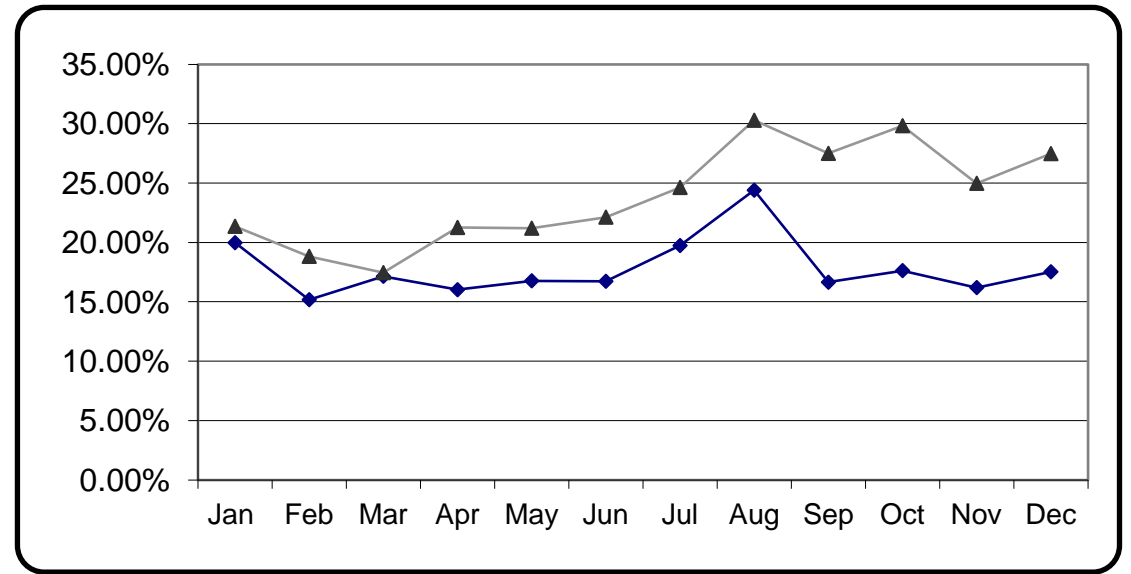

# FURNISHED APARTMENT OCCUPANCY AVERAGE YEAR 2008

## CLASSIFICATION & REGION

	Mouhafaza	Month	YEAR	Average Rooms	Average Beds
1 Class	kesrewan	Jan	2008	19.98%	21.36%
1 Class	kesrewan	Feb	2008	15.18%	18.83%
1 Class	kesrewan	Mar	2008	17.15%	17.46%
1 Class	kesrewan	Apr	2008	16.02%	21.26%
1 Class	kesrewan	May	2008	16.77%	21.20%
1 Class	kesrewan	Jun	2008	16.73%	22.13%
1 Class	kesrewan	Jul	2008	19.74%	24.63%
1 Class	kesrewan	Aug	2008	24.40%	30.29%
1 Class	kesrewan	Sep	2008	16.65%	27.50%
1 Class	kesrewan	Oct	2008	17.63%	29.83%
1 Class	kesrewan	Nov	2008	16.20%	24.98%
1 Class	kesrewan	Dec	2008	17.53%	27.48%

1 Class	Beyrouth	Jan	2008	45.07%	38.68%
1 Class	Beyrouth	Feb	2008	37.28%	33.63%
1 Class	Beyrouth	Mar	2008	40.53%	32.54%
1 Class	Beyrouth	Apr	2008	38.39%	32.35%
1 Class	Beyrouth	May	2008	35.13%	29.24%
1 Class	Beyrouth	Jun	2008	43.94%	39.21%
1 Class	Beyrouth	Jul	2008	53.75%	54.66%
1 Class	Beyrouth	Aug	2008	52.10%	56.49%
1 Class	Beyrouth	Sep	2008	40.21%	31.73%
1 Class	Beyrouth	Oct	2008	55.20%	49.75%
1 Class	Beyrouth	Nov	2008	59.58%	54.45%
1 Class	Beyrouth	Dec	2008	69.87%	69.20%