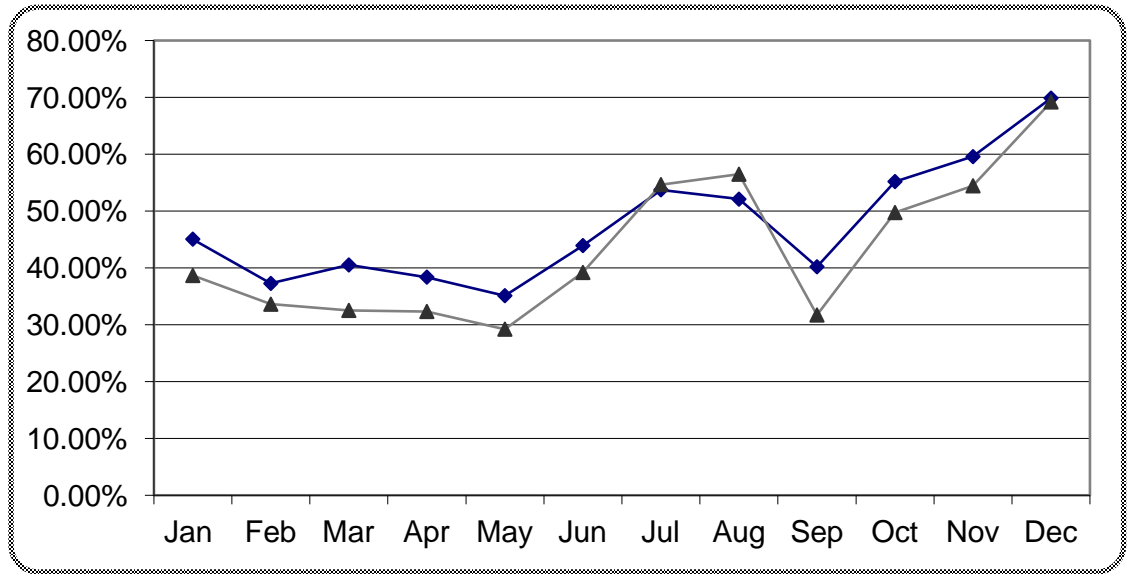

# FURNISHED APARTMENT OCCUPANCY AVERAGE YEAR 2008

## CLASSIFICATION & REGION

	Mouhafaza	Month	YEAR	Average Rooms	Average Beds
1 Class	kesrewan	Jan	2008	19.98%	21.36%
1 Class	kesrewan	Feb	2008	15.18%	18.83%
1 Class	kesrewan	Mar	2008	17.15%	17.46%
1 Class	kesrewan	Apr	2008	16.02%	21.26%
1 Class	kesrewan	May	2008	16.77%	21.20%
1 Class	kesrewan	Jun	2008	16.73%	22.13%
1 Class	kesrewan	Jul	2008	19.74%	24.63%
1 Class	kesrewan	Aug	2008	24.40%	30.29%
1 Class	kesrewan	Sep	2008	16.65%	27.50%
1 Class	kesrewan	Oct	2008	17.63%	29.83%
1 Class	kesrewan	Nov	2008	16.20%	24.98%
1 Class	kesrewan	Dec	2008	17.53%	27.48%

1 Class	Beyrouth	Jan	2008	45.07%	38.68%
1 Class	Beyrouth	Feb	2008	37.28%	33.63%
1 Class	Beyrouth	Mar	2008	40.53%	32.54%
1 Class	Beyrouth	Apr	2008	38.39%	32.35%
1 Class	Beyrouth	May	2008	35.13%	29.24%
1 Class	Beyrouth	Jun	2008	43.94%	39.21%
1 Class	Beyrouth	Jul	2008	53.75%	54.66%
1 Class	Beyrouth	Aug	2008	52.10%	56.49%
1 Class	Beyrouth	Sep	2008	40.21%	31.73%
1 Class	Beyrouth	Oct	2008	55.20%	49.75%
1 Class	Beyrouth	Nov	2008	59.58%	54.45%
1 Class	Beyrouth	Dec	2008	69.87%	69.20%